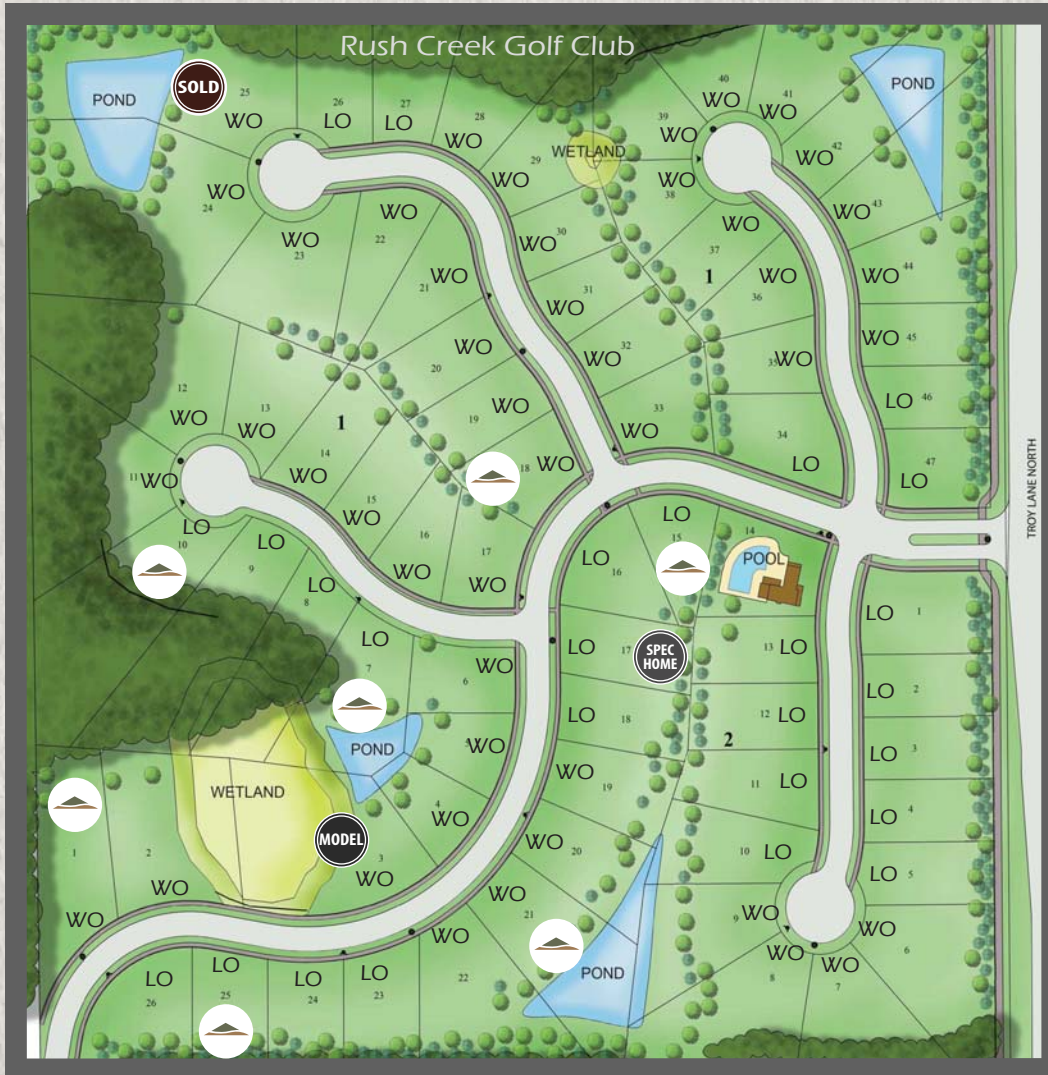

WOODS

AT RUSH CREEK

- 72 LUXURY HOME SITES
- MAPLE GROVE SCHOOLS
- PRESERVED WETLANDS & WOODS
- COMMUNITY PARK
- OVER 50 CUL-DE-SAC LOTS
- COMMUNITY CLUBHOUSE & POOL

CREEKHILLCUSTOMHOMES.COM

LISA PIAZZA, 612.751.0976
LISA.PIAZZA@CBBURNET.COM