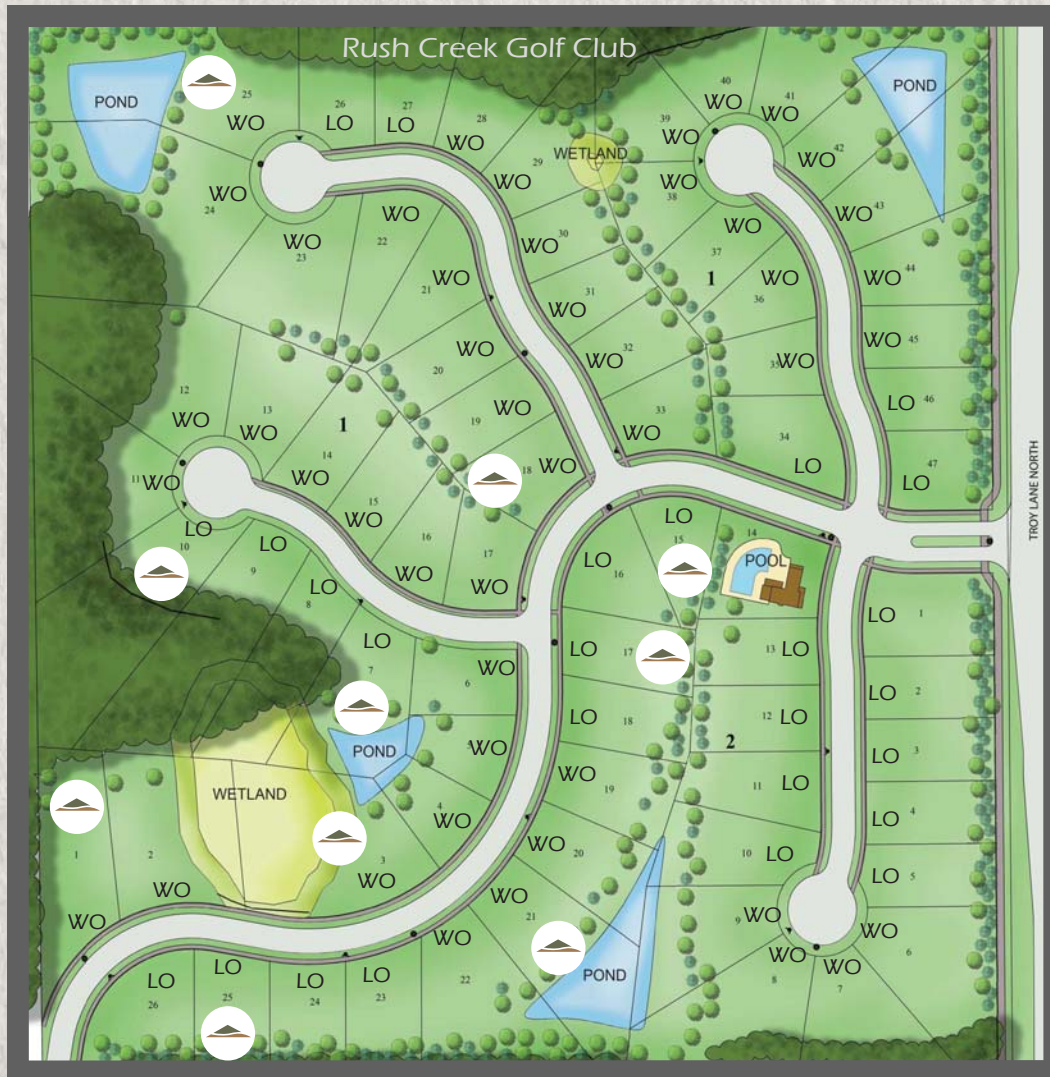

# WOODS

AT RUSH CREEK

- 72 LUXURY HOME SITES
- MAPLE GROVE SCHOOLS
- PRESERVED WETLANDS & WOODS
- COMMUNITY PARK
- OVER 50 CUL-DE-SAC LOTS
- COMMUNITY CLUBHOUSE & POOL

CREEKHILLCUSTOMHOMES.COM

LISA PIAZZA, 612.751.0976  
LISA.PIAZZA@CBBURNET.COM